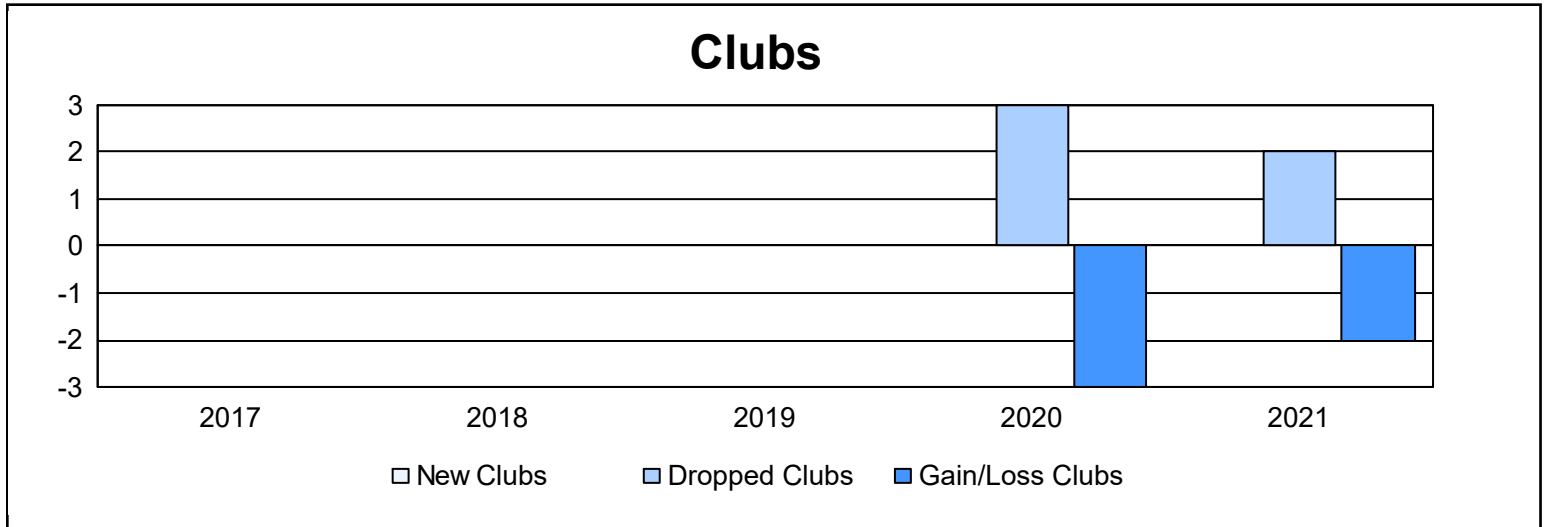

Year	New Clubs	Dropped Clubs	Gain/ Loss Clubs	New Members	Charter Members	Reinstate Members	Transfer Members	Total Member Added	Total Members Dropped	Gain/ Loss Members
2016-2017	0	0	0	101	1	1	31	134	181	-47
2017-2018	0	0	0	70	1	4	8	83	151	-68
2018-2019	0	0	0	87	3	3	10	103	154	-51
2019-2020	0	3	-3	67	1	1	5	74	174	-100
2020-2021	0	2	-2	30	2	1	19	52	145	-93
<b>Average</b>	<b>0</b>	<b>1</b>	<b>-1</b>	<b>71</b>	<b>2</b>	<b>2</b>	<b>15</b>	<b>89</b>	<b>161</b>	<b>-72</b>

### Membership Composition June 2021 Cumulative