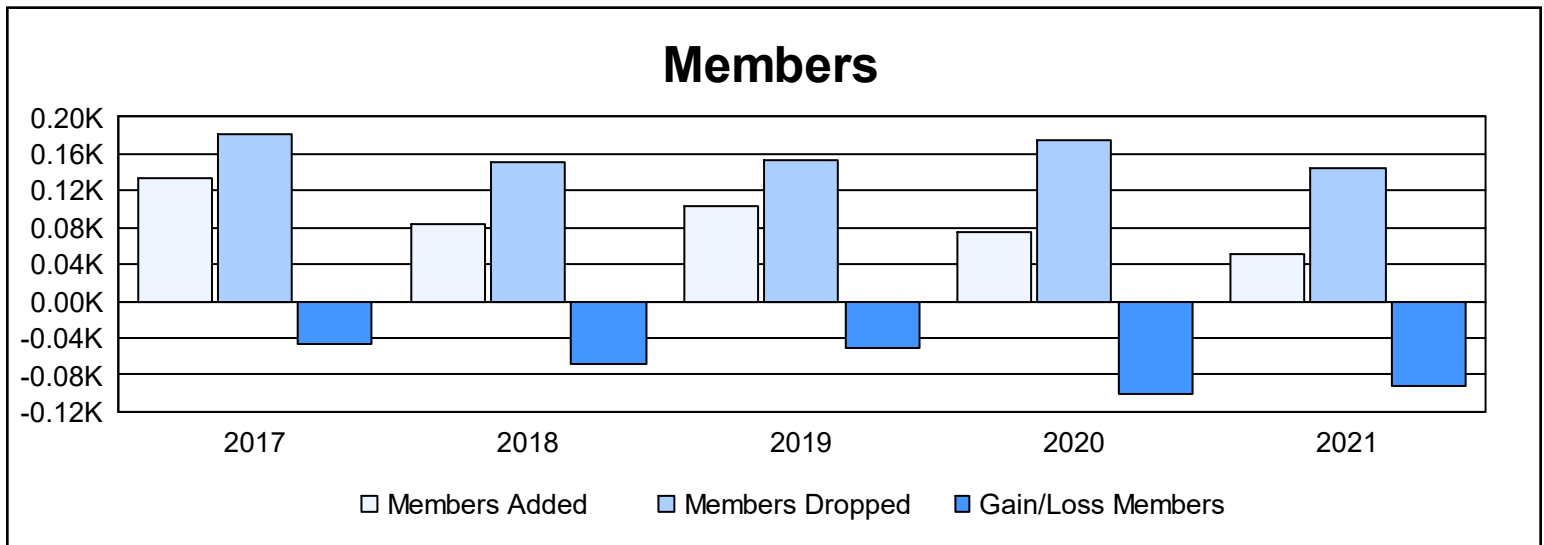

Year	New Clubs	Dropped Clubs	Gain/ Loss Clubs	New Members	Charter Members	Reinstate Members	Transfer Members	Total Member Added	Total Members Dropped	Gain/ Loss Members
2016-2017	0	0	0	101	1	1	31	134	181	-47
2017-2018	0	0	0	70	1	4	8	83	151	-68
2018-2019	0	0	0	87	3	3	10	103	154	-51
2019-2020	0	3	-3	67	1	1	5	74	174	-100
2020-2021	0	2	-2	30	2	1	19	52	145	-93
<b>Average</b>	<b>0</b>	<b>1</b>	<b>-1</b>	<b>71</b>	<b>2</b>	<b>2</b>	<b>15</b>	<b>89</b>	<b>161</b>	<b>-72</b>

### Membership Composition June 2021 Cumulative